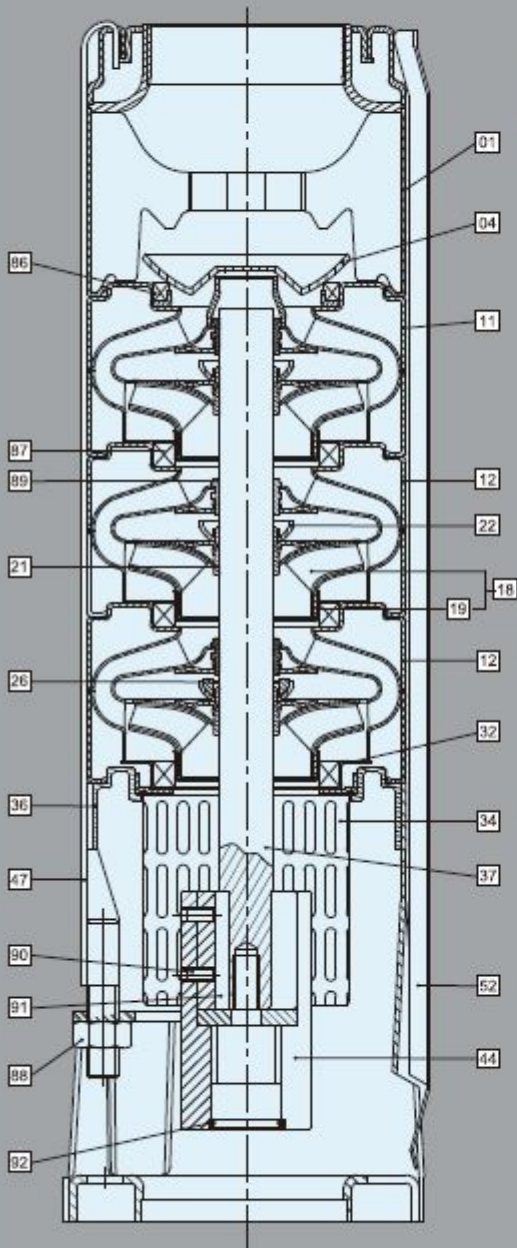

Technical Data

Submersible Well Pump - SP 23005

Revision no.

Page:
 1

	Receiver	From
Company name		
Respons. Department		
Person in charge		
Phone number		
Fax no		
E-mail address		

Brand: Gol Pumps
Model: SP 23005

Dimensions:

Pump Type	Motor Dia.	Dimensions (inch)			Net Weight (lb)
		A	C*	Pump Discharge	Pump
SP 230-05	6"	33	6	3" NPT	35

Project	Project ID	Created by	Created on	Last update
---------	------------	------------	------------	-------------

Performance Curves

Submersible Well Pump - SP 23005

Revision no.

Page:
 2

Company name
 Respons. Department
 Person in charge
 Phone number
 Fax no
 E-mail address

Receiver

From

Pump Type	Motor		Q capacity 3450 rpm													
	P2		m³/h	18	21	24	27	30	33	36	42	48	54	60	66	72
	KW	HP	G/min	79	92	106	119	132	145	158	185	211	238	364	290	317
SP 230-05	15	20	Head(ft)	305	298	289	282	272	266	253	239	223	207	184	154	121

General Data

Example: SP-90

Material Specification-6" Pumps

Pos.	Components	Standard
01	Discharge	SUS304 / SUS316
04	Valve Cone	SUS304 / SUS316
11	Top Diffuser	SUS304 / SUS316
12	Diffuser	SUS304 / SUS316
18	Impeller	SUS304 / SUS316
19	Ring of Impeller	SUS304 / SUS316
21	Split Cone	SUS304 / SUS316
22	Split Cone Nut	SUS304 / SUS316
26	Spacing Washer For Stop Ring	Carbon+Graphite+PTFE
32	Neck Ring Retainer	SUS304 / SUS316
34	Strainer	SUS304 / SUS316
36	Suction Interconnector	SUS304 / SUS316
37	Pump Shaft	SUS431 / SUS316
44	Coupling	SUS431 / SUS316
47	Strap	SUS304 / SUS316
52	Cable Guard	SUS304 / SUS316
86	Valve Seat	SUS304+NBR / SUS316+NBR
87	Neck Ring	SUS304+NBR / SUS316+NBR
88	Nut	SUS304 / SUS316
89	Bearing	NBR
90	Screw	SUS304 / SUS316
91	Key	SUS304 / SUS316
92	O-ring	NBR