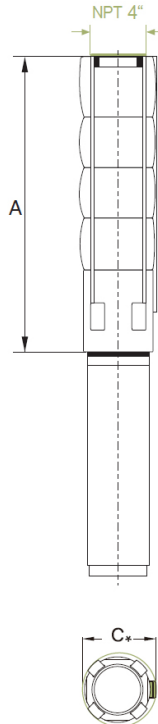

Technical Data

Submersible Well Pump - SP 23005

Revision no.

Page:
 1

	Receiver	From
Company name		
Respons. Department		
Person in charge		
Phone number		
Fax no		
E-mail address		

Brand: Gol Pumps
Model: SP 23005

Dimensions:

Pump Type	Motor Dia.	Dimensions (inch)			Net Weight (lb)
		A	C*	Pump Discharge	Pump
SP 230-05	6"	33	6	3" NPT	35

Project	Project ID	Created by	Created on	Last update
---------	------------	------------	------------	-------------

Performance Curves

Submersible Well Pump - SP 23005

Revision no.

Page:
 2

Company name
 Respons. Department
 Person in charge
 Phone number
 Fax no
 E-mail address

Receiver

From

Pump Type	Motor		Q capacity 3450 rpm													
	P2		m³/h	18	21	24	27	30	33	36	42	48	54	60	66	72
	KW	HP	G/min	79	92	106	119	132	145	158	185	211	238	364	290	317
SP 230-05	15	20	Head(ft)	305	298	289	282	272	266	253	239	223	207	184	154	121

General Data

Example: SP-90

Material Specification-6" Pumps

Pos.	Components	Standard
01	Discharge	SUS304 / SUS316
04	Valve Cone	SUS304 / SUS316
11	Top Diffuser	SUS304 / SUS316
12	Diffuser	SUS304 / SUS316
18	Impeller	SUS304 / SUS316
19	Ring of Impeller	SUS304 / SUS316
21	Split Cone	SUS304 / SUS316
22	Split Cone Nut	SUS304 / SUS316
26	Spacing Washer For Stop Ring	Carbon+Graphite+PTFE
32	Neck Ring Retainer	SUS304 / SUS316
34	Strainer	SUS304 / SUS316
36	Suction Interconnector	SUS304 / SUS316
37	Pump Shaft	SUS431 / SUS316
44	Coupling	SUS431 / SUS316
47	Strap	SUS304 / SUS316
52	Cable Guard	SUS304 / SUS316
86	Valve Seat	SUS304+NBR / SUS316+NBR
87	Neck Ring	SUS304+NBR / SUS316+NBR
88	Nut	SUS304 / SUS316
89	Bearing	NBR
90	Screw	SUS304 / SUS316
91	Key	SUS304 / SUS316
92	O-ring	NBR