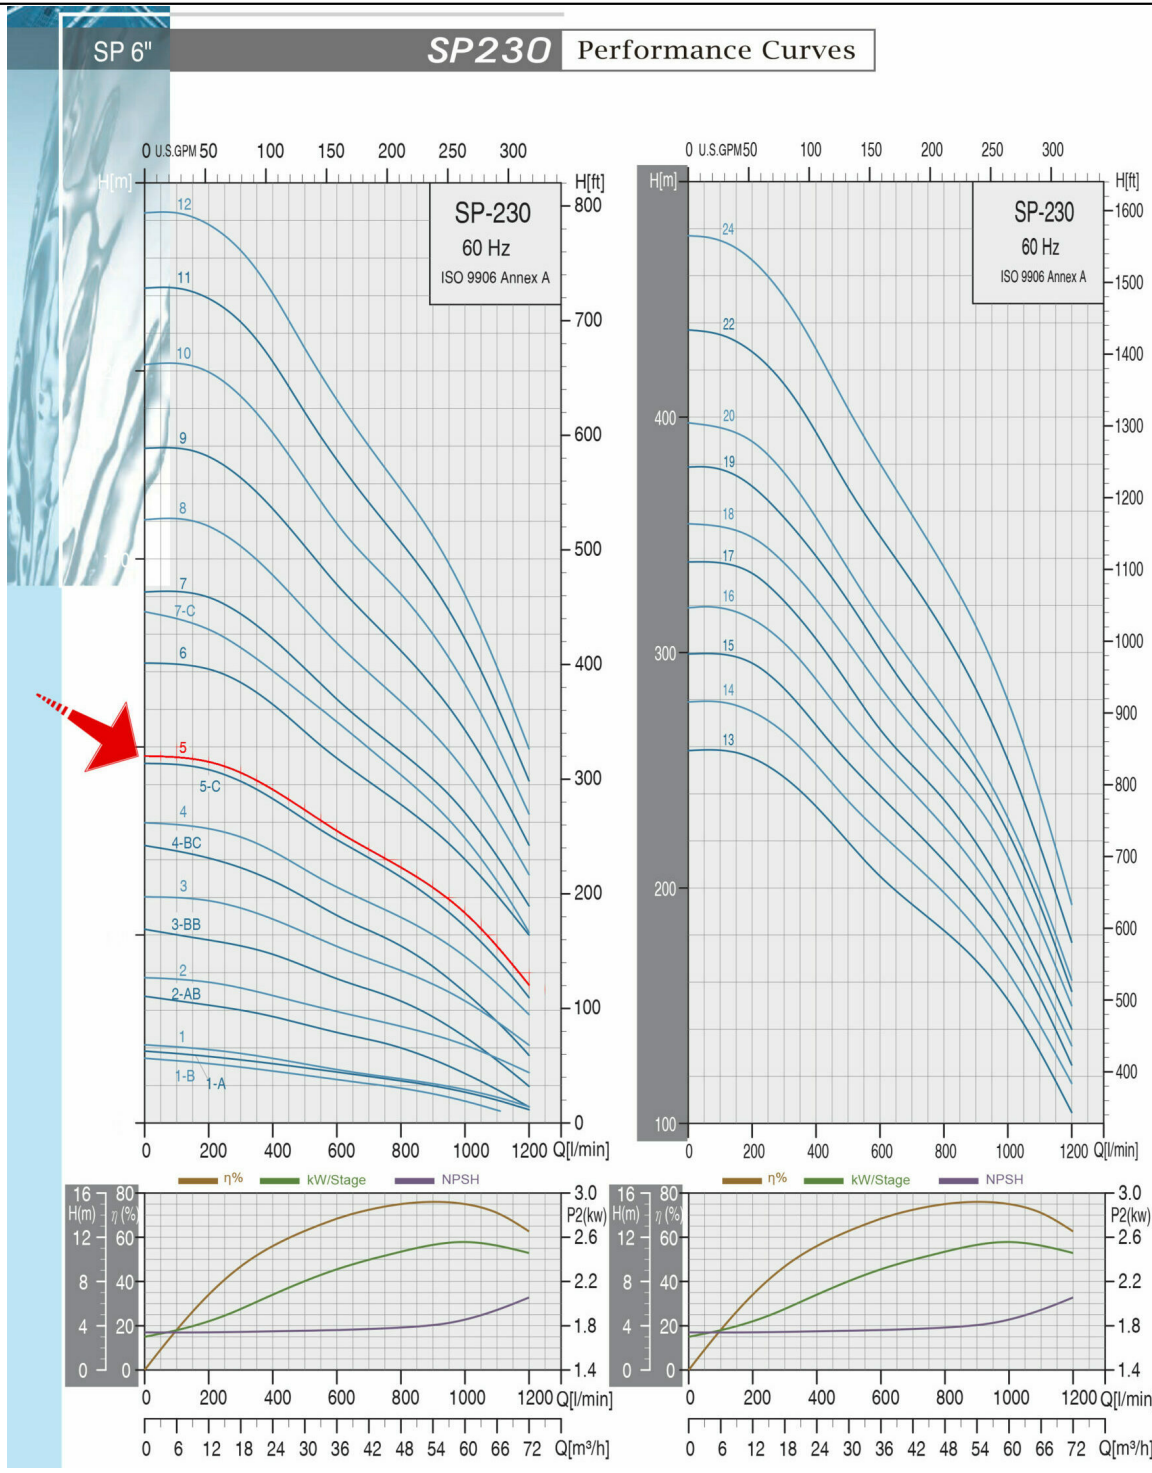

Performance Curves

Submersible Well Pump - SP 23005

Revision no.

Page:
 2

Company name
 Respons. Department
 Person in charge
 Phone number
 Fax no
 E-mail address

Receiver

From

Pump Type	Motor		Q capacity 3450 rpm													
	P2		m³/h	18	21	24	27	30	33	36	42	48	54	60	66	72
	KW	HP	G/min	79	92	106	119	132	145	158	185	211	238	364	290	317
SP 230-05	15	20	Head(ft)	305	298	289	282	272	266	253	239	223	207	184	154	121